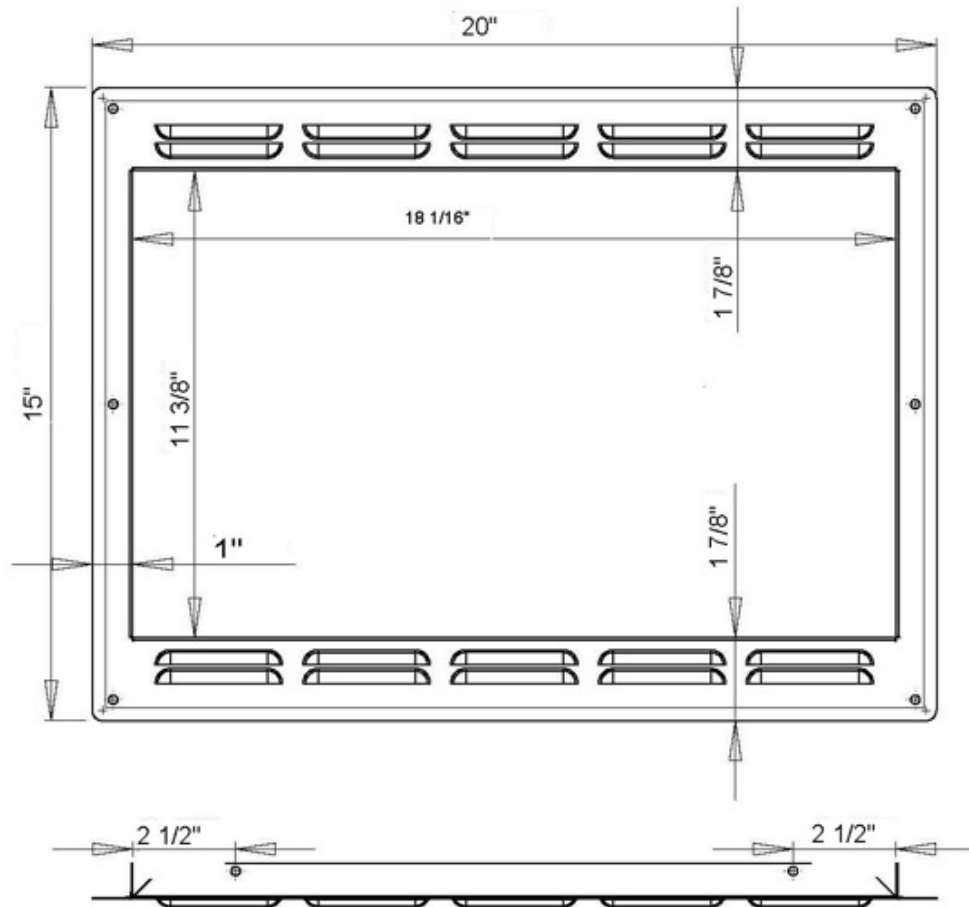

TK7050S

Stainless rim Kit for TM7050S and TM7450s

Contoure^{TM}
For Small Spaces In Great Places.

Contoure Int, Inc.
1540 Northgate Blvd.,
Sarasota, FL 34234
Ph: 1-888-551-1041
Fax: 941-355-1558
www.contoure.com