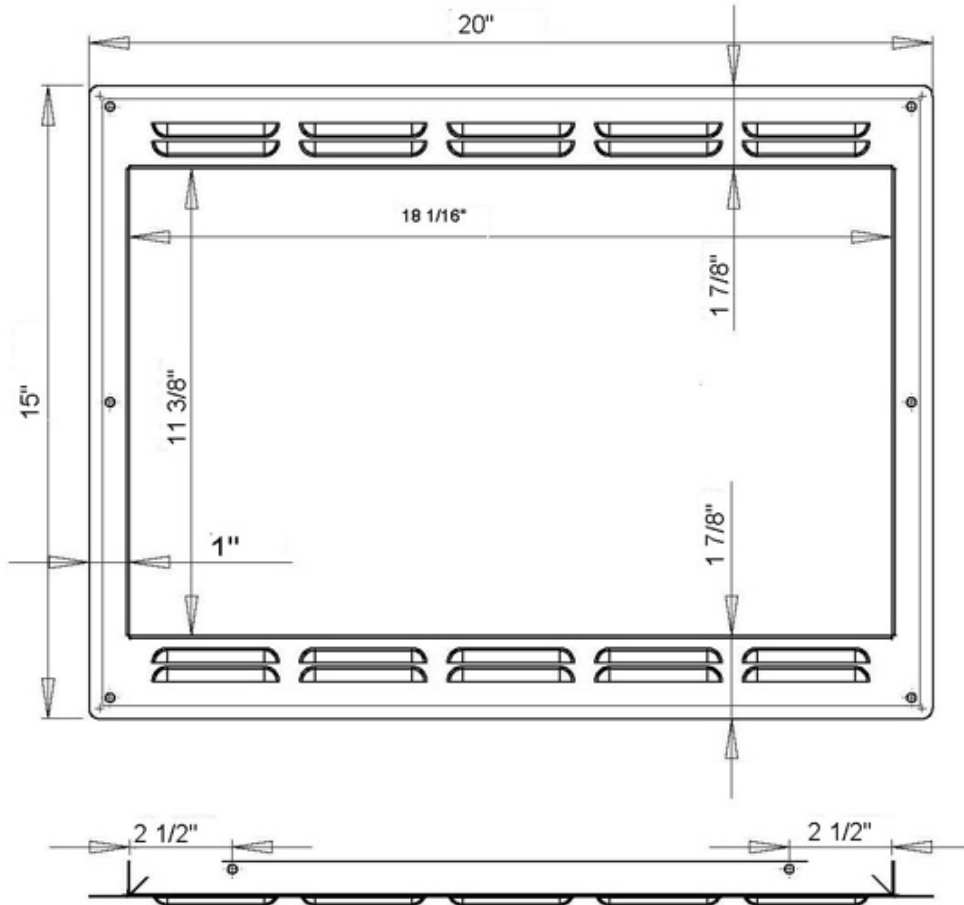

TK725B

Black trim Kit for TM7030B &
TM7430B

Contoure^{TM}
For Small Spaces In Great Places.

Contoure Int, Inc.
1540 Northgate Blvd.,
Sarasota, FL 34234
Ph: 1-888-551-1041
Fax: 941-355-1558
www.contoure.com