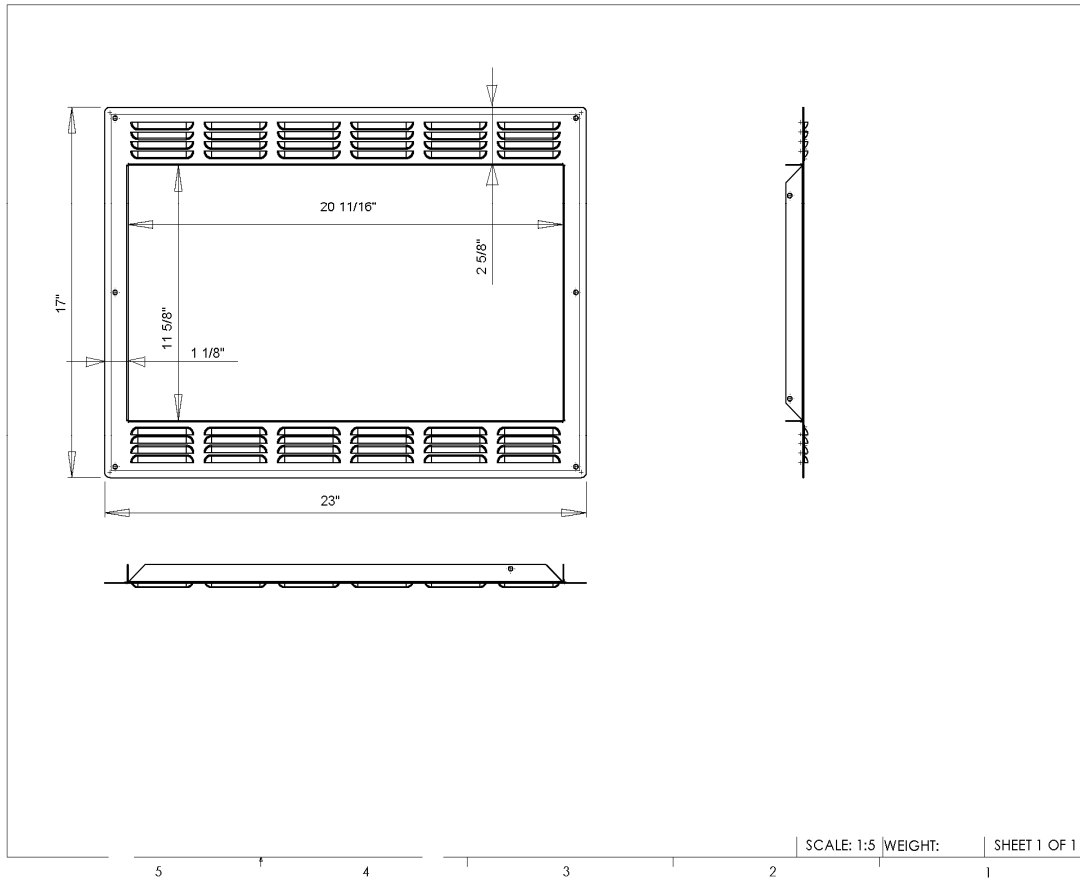

TK1050S (Stainless Steel)

Trim Kit for TC1050S, TC1450S & TM11050S

Contoure^{TM}
For Small Spaces In Great Places.

Contoure Int, Inc.

1540 Northgate Blvd.,

Sarasota, FL 34234

Ph: 1-888-551-1041

Fax: 941-355-1558

www.contoure.com